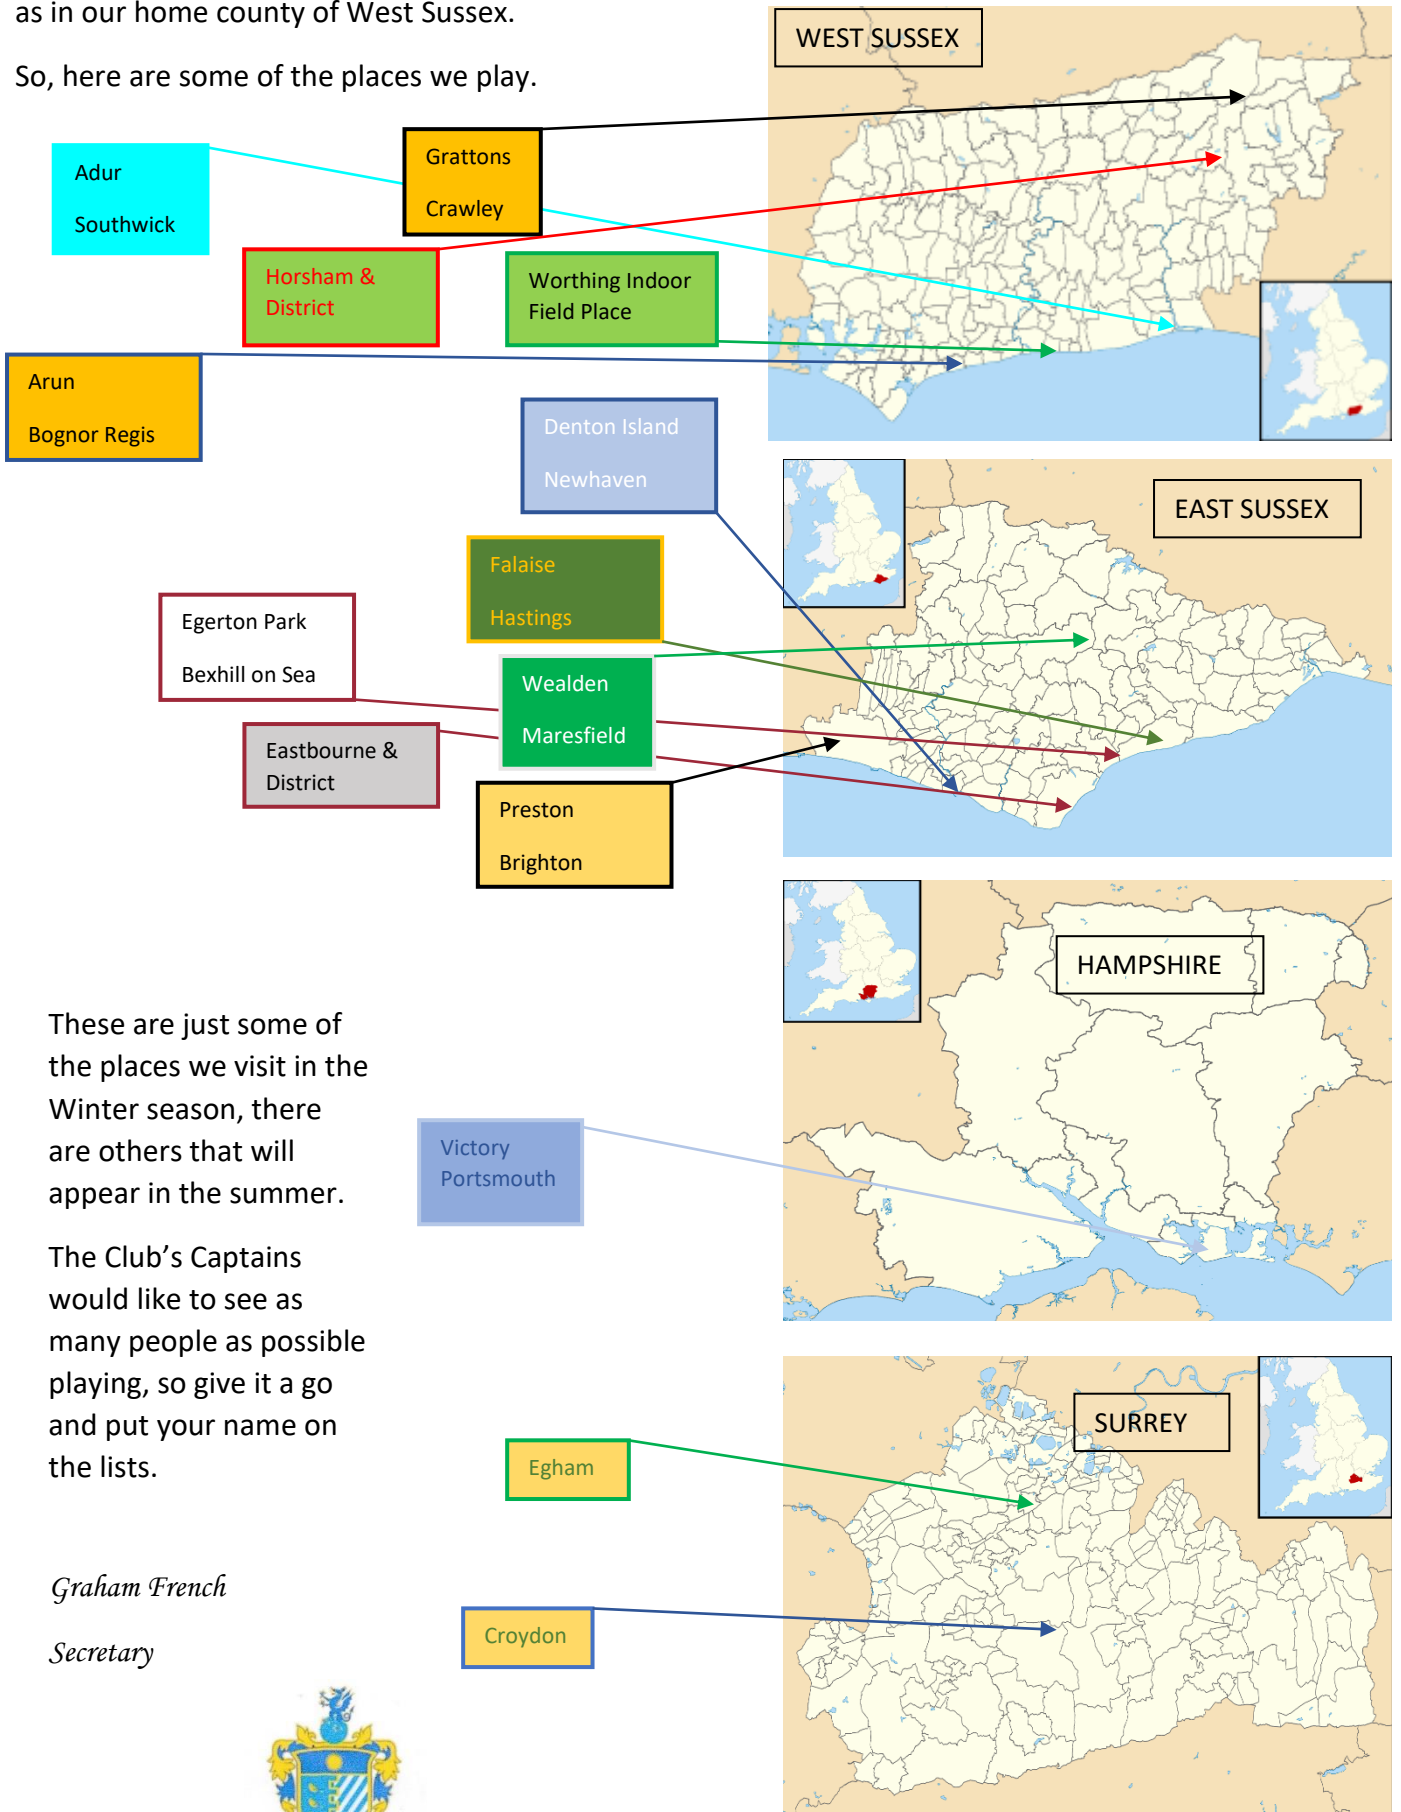

# WHERE DO WE GO TO PLAY?

From my office I often hear members asking where this or that Club is located and many are put off submitting their names for away matches because of uncertainty. We play in 3 adjacent counties as well as in our home county of West Sussex.

So, here are some of the places we play.

These are just some of the places we visit in the Winter season, there are others that will appear in the summer.

The Club's Captains would like to see as many people as possible playing, so give it a go and put your name on the lists.